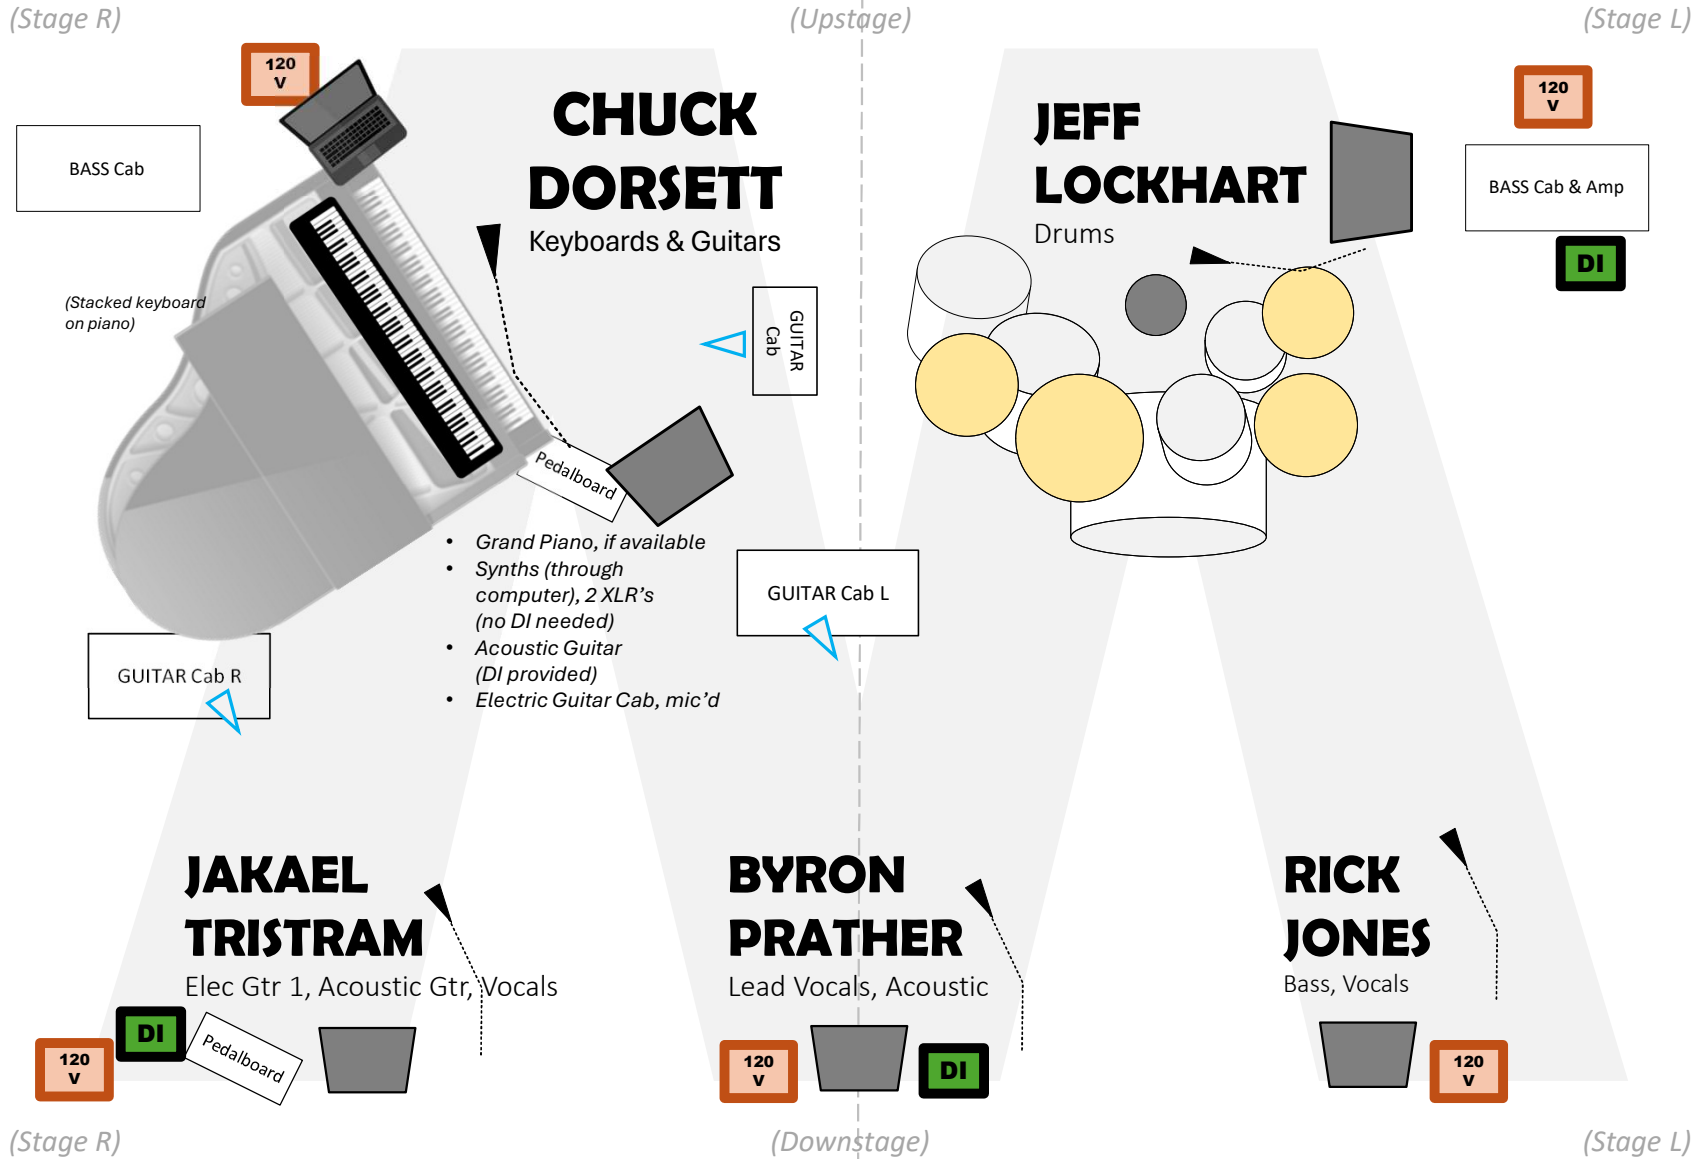

STAGE PLOT 2024

Notes:

- Drums: 5-piece kit, mic as needed
- Keyboard provides DI / interface
- EG1 Stereo cabs
- Bass 2 mono cabs

-  = Stage Power
-  = Direct Input XLR adapter
-  = Wedge monitor
-  = Mic + Boom stand =
-  = Instrument Mic
-  = Vocal Mic

INs & OUTs 2024

Notes

- Drums: 5-piece kit, mic as needed
- Keyboard: provides DI / interface
- EG1: mic both stereo cabs, no SM57's
- Bass 2 mono cabs

#	INPUT	Note/Name
1	Kick Drum	Jeff
2	Snare Drum	
3	High Hat	
4	Rack Tom 1	
5	Floor Tom 1	
6	Floor Tom 2	
7	Drum Overhead L	
8	Drum Overhead R	
9	Electric Guitar 1 – L cab	Jakael (<i>no SM-57's</i>)
10	Electric Guitar 1 – R cab	
11	Acoustic Guitar 1 DI	Jakael
12	Acoustic Guitar 2 DI	Byron
13	Acoustic Guitar 3 DI	Chuck (<i>no DI needed</i>)
14	Grand Piano	Chuck (<i>mic as needed</i>)
15	Keyboards L	Chuck (<i>no DI needed</i>)
16	Keyboards R	
17	Electric Guitar 2 cab	Chuck
18	Bass Guitar	Rick
19	VOX – E Gtr	Jakael
20	VOX – Keys	Chuck
21	VOX – Lead Vox	Byron
22	VOX – Drums	Jeff (<i>has mic footswitch</i>)
23	VOX – Bass	Rick

#	MONITOR	Note/Name
1	E Gtr Monitor	Jakael
2	Keys Monitor	Chuck
3	Lead Vox Monitor	Byron
4	Drums Monitor	Jeff
5	Bass Monitor	Rick

CONTACT

Jeff Lockhart
Live Vinyl Productions

+ (425) 761-9549

jeff@livevinylproductions.com

<https://gooddaysunshineband.com>

V20231202